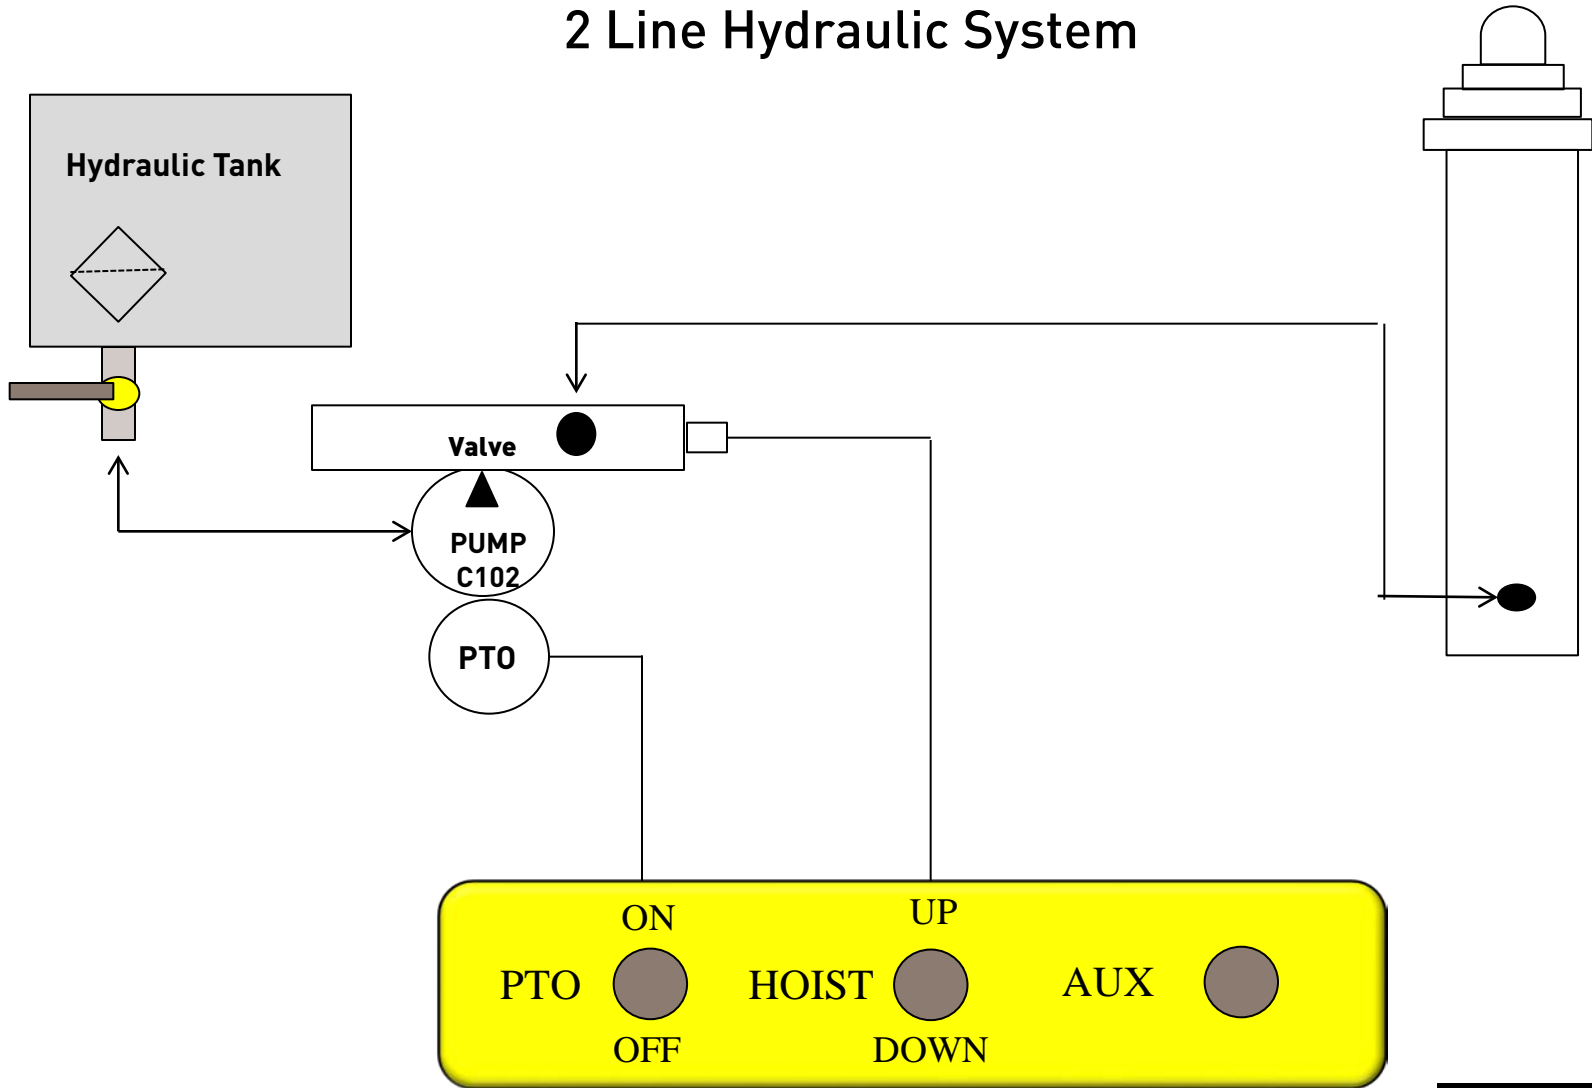

## 2 Line Hydraulic System

# Dump Trailer Pump & DVA35 Valve