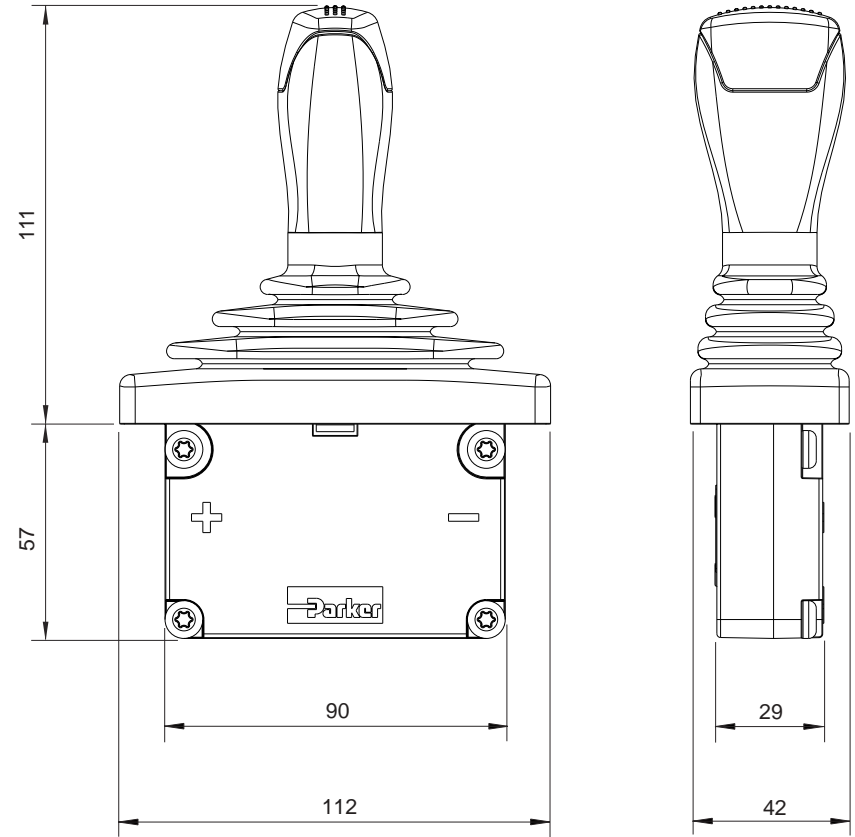

# IQAN-LSL

Maximum screw engagement

Mounting hole dimensions

# IQAN-LSL

unit = mm