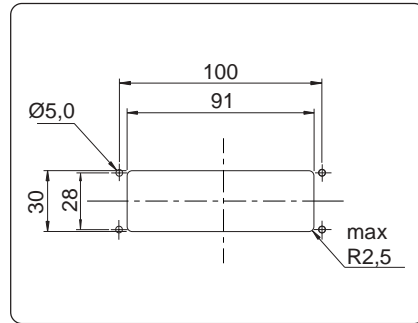

### Dual sensor output

For further information see:  
HY17-8367/UK Instructions IQAN-LSL

# IQAN-LSL

Maximum screw engagement

Mounting hole dimensions