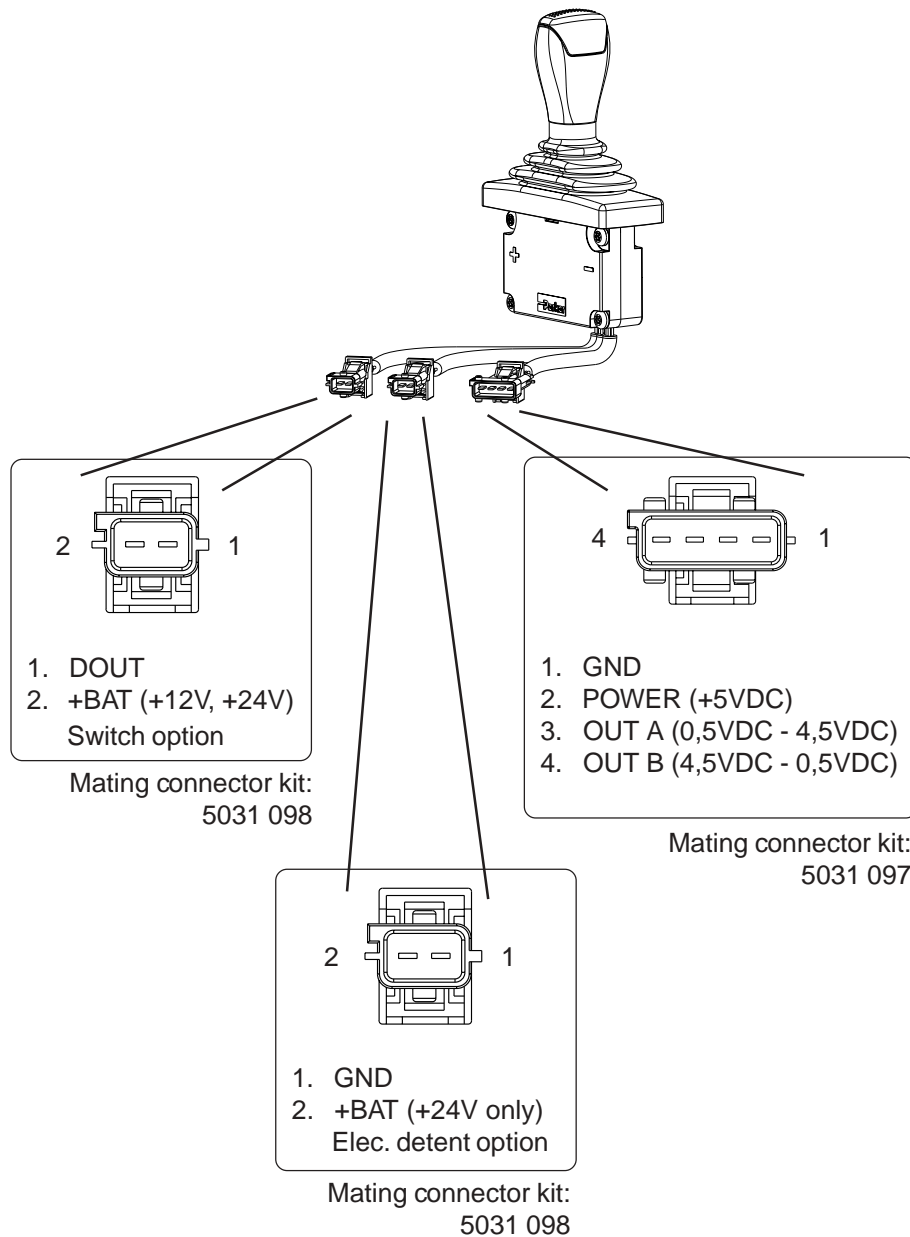

## Wiring diagram

## Installation IQAN-LSL

Publ.no: HY17-8390/UK  
Ed 0248

### Dual sensor output

For further information see:  
HY17-8367/UK Instructions IQAN-LSL

# IQAN-LSL

Maximum screw engagement

Mounting hole dimensions